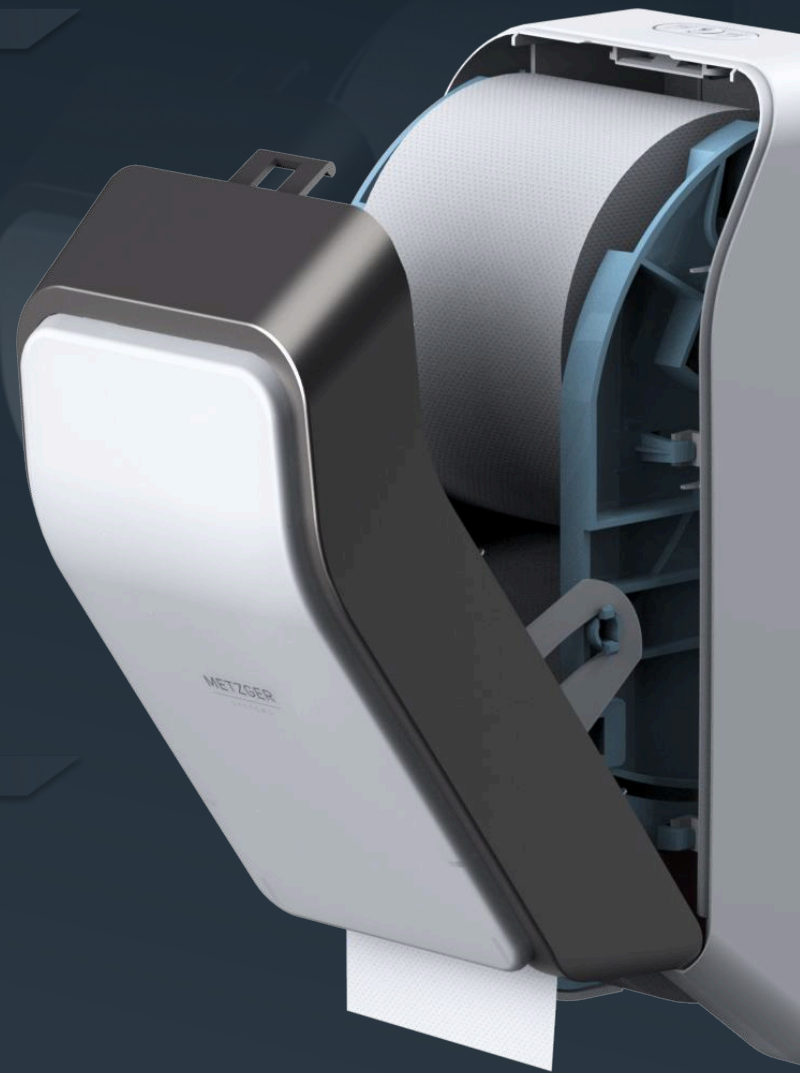

HISTORY

shaped with intent.

Defined by milestones. Guided by purpose.

JM-Metzger Group

50 years of pioneering revolutionary hygiene solutions.

Metzger was founded in 1970 by Mr. Phillip Metzger & has steadily grown ever since. Starting with soap dispensers & cleaning supplies, the company has developed into a well-respected player in the industry. With the arrival of Mr. Jürgen Metzger in the 1990s, the company expanded its market presence significantly.

One of the key milestones was the strategic establishment of a modern paper factory in 2018 – ensuring the highest quality standards & strengthening the company's competitiveness. As part of shaping today's JM Metzger Group, JM Production was founded to manufacture disinfectants, soaps & other hygiene chemicals in-house, complemented by the establishment of a dedicated injection molding division. Together, these milestones underline the company's commitment to delivering the very best across all areas for our partners.

JM METZGER GROUP

Aligned to benefit you in every aspect

A strong corporate group made up of specialized units – each focused on a specific area, all aligned to support your needs in full. With expertise across every key function, we work as one to deliver seamless, tailored solutions that drive efficiency, consistency, and long-term value.