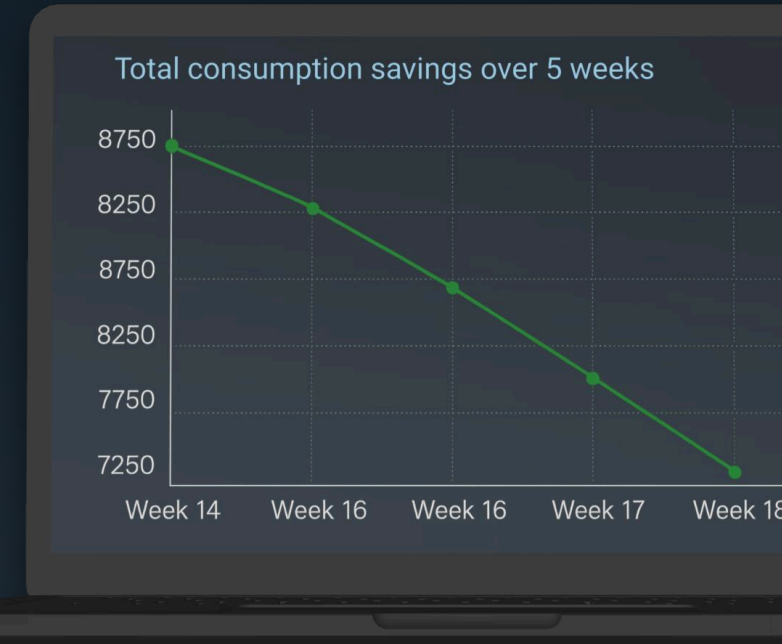

Ask your AI hygiene expert