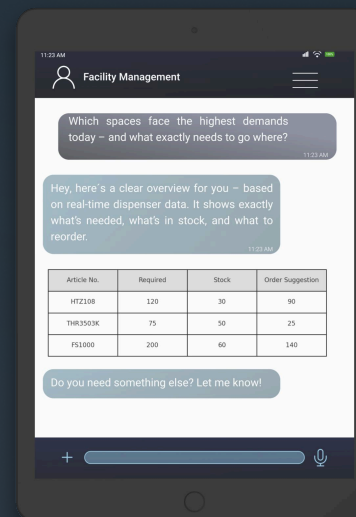

Ask your AI hygiene expert