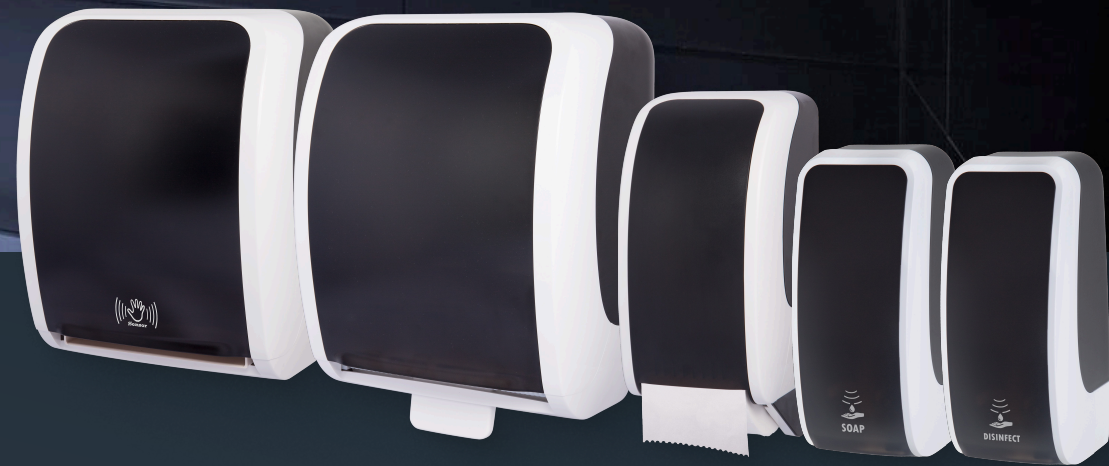

Hygiene solutions to meet unique demands of every industry.